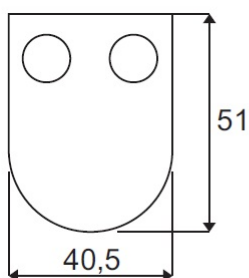

PRODUCT SHEET

Description:

Glass Clamp "Oval-S" 45x50x27mm, SS316-Polished, Flat, 6-10,76mm Glass Thickness, No Safety Pin & No Cushions, (Cushion Model A)

Item number:

22.10.660-0

Units	Box	Carton	HS Code	Barcode
Pcs.	6	60	8302419000	 5704866476706

SS-316 # 22.10.610-0

SS-304 # 22.10.610-9

Cushions for stainless steel models

MODEL „A”	Glass thickness	Glass Type	Cushion mm	Item No.:
	6	mono	2 x 5,66	22.10.618-0
	6,76	Lam.	2 x 5,28	22.10.617-0
	8	mono	2 x 4,66	22.10.616-0
	8,76	Lam.	2 x 4,28	22.10.615-9
	10	mono	2 x 3,66	22.10.615-0
	10,76	Lam.	2 x 3,28	22.10.614-0