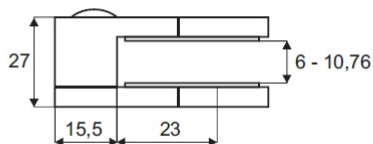

PRODUCT SHEET

Description:

Glass Clamp "Oval-S" 45x50x27mm, SS316-Polished, Flat, 6-10,76mm Glass Thickness, No Safety Pin & No Cushions, (Cushion Model A)

Item number:

22.10.660-0

Units	Box	Carton	HS Code	Barcode
Pcs.	6	60	8302419000	 5704866476706

SS-316 # 22.10.610-0

SS-304 # 22.10.610-9

Cushions for stainless steel models

MODEL „A”	Glass thickness	Glass Type	Cushion mm	Item No.:
	6	mono	2 x 5,66	22.10.618-0
	6,76	Lam.	2 x 5,28	22.10.617-0
	8	mono	2 x 4,66	22.10.616-0
	8,76	Lam.	2 x 4,28	22.10.615-9
	10	mono	2 x 3,66	22.10.615-0
	10,76	Lam.	2 x 3,28	22.10.614-0