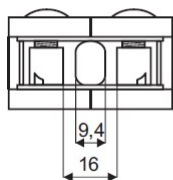

PRODUCT SHEET

Description:

Glass Clamp "Oval-S" 45x50x27mm, SS316-Polished, Flat, 6-10,76mm Glass Thickness, No Safety Pin & No Cushions, (Cushion Model A)

Item number:

22.10.660-0

Units	Box	Carton	HS Code	Barcode
Pcs.	6	60	8302419000	 5704866476706

SS-316 # 22.10.610-0

SS-304 # 22.10.610-9

Cushions for stainless steel models

MODEL „A”	Glass thickness	Glass Type	Cushion mm	Item No.:
	6	mono	2 x 5,66	22.10.618-0
	6,76	Lam.	2 x 5,28	22.10.617-0
	8	mono	2 x 4,66	22.10.616-0
	8,76	Lam.	2 x 4,28	22.10.615-9
	10	mono	2 x 3,66	22.10.615-0
	10,76	Lam.	2 x 3,28	22.10.614-0